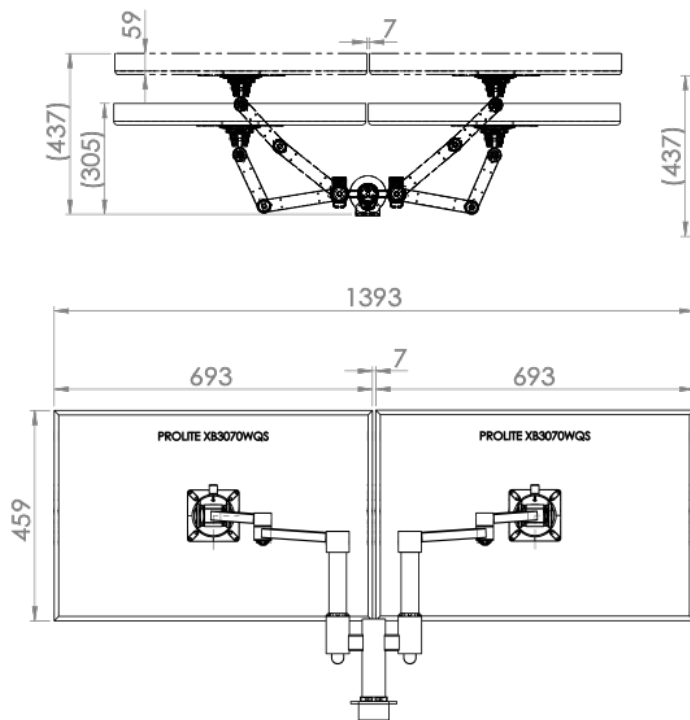

XSTREAM dual screen solution – 2 x dual beam arms

Product Specification

Product code	XSTREAM2COMB02B - black
Weight capacity	10kg per arm
Max screen size	30" (2 x 30")
Max forward extension	Dependent on screen size
VESA	75mm & 100mm VESA compliant
Movement	Height adjustment, tilt, swivel, rotation and reach
Height adjustment	Max height adjustment 420mm from desk top
Fixings	Supplied with baby-c and through-desk as standard

Additional Information

Dual beam arm with manual height adjustment

Additional +/- 70mm available with ratchet mechanism

Lockable quick release VESA function

Compact – folds back into a space of 40mm

Silver – XSTREAM2COMB02S - RAL code 9006

White – XSTREAM2COMB02W - RAL code 9010

Black – XSTREAM2COMB02B - RAL code 9005

Ergo
01235 773373
www.ergold.co.uk
sales@ergold.co.uk

XSTREAM dual screen solution – Line Drawings

27" Screen Example

a. Having a partition/obstacle behind the monitor arm

b. no partition/obstacle behind the monitor arm

30" Screen Example

a. Having a partition/obstacle behind the monitor arm

b. no partition/obstacle behind the monitor arm