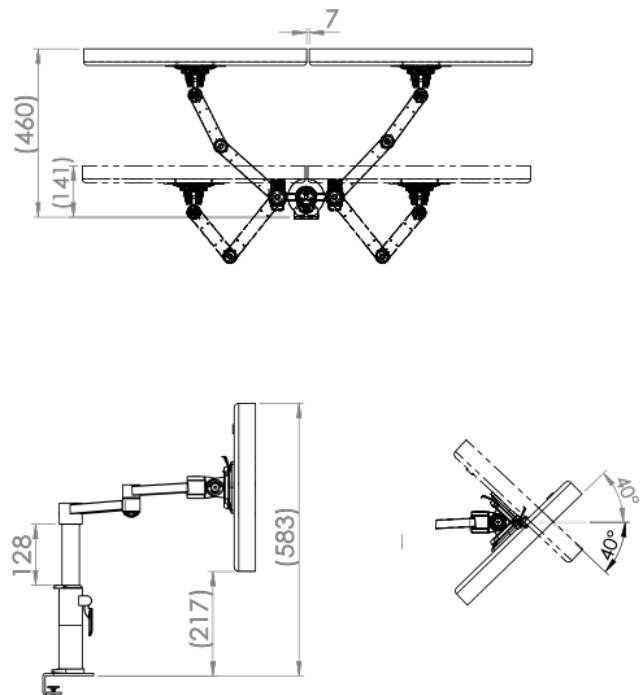

XSTREAM dual screen solution – 2 x dual beam arms

Product Specification

Product code	XSTREAM2COMB02B - black
Weight capacity	10kg per arm
Max screen size	30" (2 x 30")
Max forward extension	Dependent on screen size
VESA	75mm & 100mm VESA compliant
Movement	Height adjustment, tilt, swivel, rotation and reach
Height adjustment	Max height adjustment 420mm from desk top
Fixings	Supplied with baby-c and through-desk as standard

Additional Information

Dual beam arm with manual height adjustment

Additional +/- 70mm available with ratchet mechanism

Lockable quick release VESA function

Compact – folds back into a space of 40mm

Silver – XSTREAM2COMB02S - RAL code 9006

White – XSTREAM2COMB02W - RAL code 9010

Black – XSTREAM2COMB02B - RAL code 9005

Ergo
01235 773373
www.ergold.co.uk
sales@ergold.co.uk

XSTREAM dual screen solution – Line Drawings

27" Screen Example

a. Having a partition/obstacle behind the monitor arm

b. no partition/obstacle behind the monitor arm

30" Screen Example

a. Having a partition/obstacle behind the monitor arm

b. no partition/obstacle behind the monitor arm