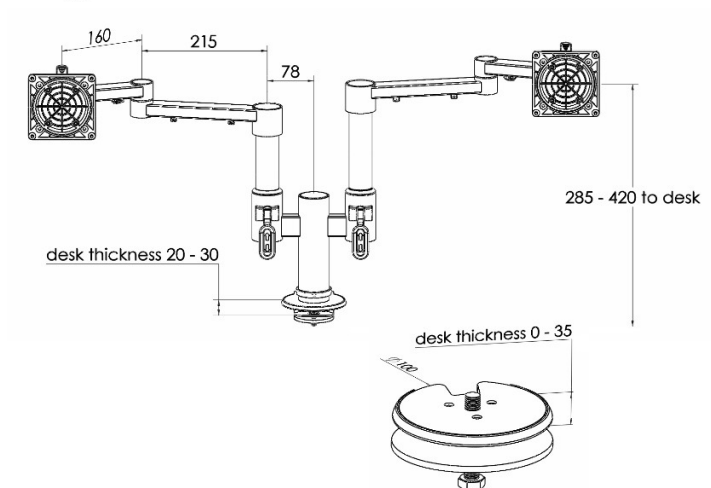

XSTREAM dual screen solution – 2 x dual beam arms

Product Specification

Product code	XSTREAM2COMB02B - black
Weight capacity	10kg per arm
Max screen size	30" (2 x 30")
Max forward extension	Dependent on screen size
VESA	75mm & 100mm VESA compliant
Movement	Height adjustment, tilt, swivel, rotation and reach
Height adjustment	Max height adjustment 420mm from desk top
Fixings	Supplied with baby-c and through-desk as standard

Additional Information

Dual beam arm with manual height adjustment

Additional +/- 70mm available with ratchet mechanism

Lockable quick release VESA function

Compact – folds back into a space of 40mm

Silver – XSTREAM2COMB02S - RAL code 9006

White – XSTREAM2COMB02W - RAL code 9010

Black – XSTREAM2COMB02B - RAL code 9005

Ergo
01235 773373
www.ergold.co.uk
sales@ergold.co.uk

XSTREAM dual screen solution – Line Drawings

27" Screen Example

a. Having a partition/obstacle behind the monitor arm