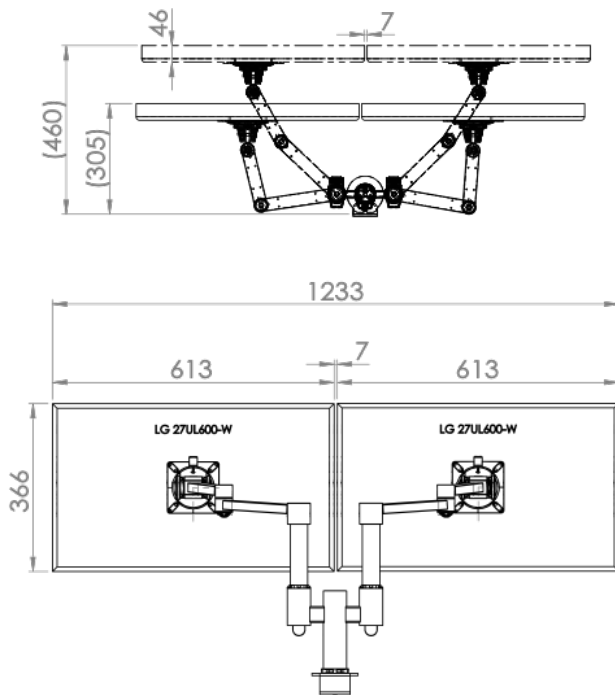

XSTREAM dual screen solution – 2 x dual beam arms

Product Specification

Product code	XSTREAM2COMB02B - black
Weight capacity	10kg per arm
Max screen size	30" (2 x 30")
Max forward extension	Dependent on screen size
VESA	75mm & 100mm VESA compliant
Movement	Height adjustment, tilt, swivel, rotation and reach
Height adjustment	Max height adjustment 420mm from desk top
Fixings	Supplied with baby-c and through-desk as standard

Additional Information

Dual beam arm with manual height adjustment

Additional +/- 70mm available with ratchet mechanism

Lockable quick release VESA function

Compact – folds back into a space of 40mm

Silver – XSTREAM2COMB02S - RAL code 9006

White – XSTREAM2COMB02W - RAL code 9010

Black – XSTREAM2COMB02B - RAL code 9005

Ergo
01235 773373
www.ergold.co.uk
sales@ergold.co.uk

XSTREAM dual screen solution – Line Drawings

27" Screen Example

a. Having a partition/obstacle behind the monitor arm

b. no partition/obstacle behind the monitor arm

30" Screen Example

a. Having a partition/obstacle behind the monitor arm

b. no partition/obstacle behind the monitor arm